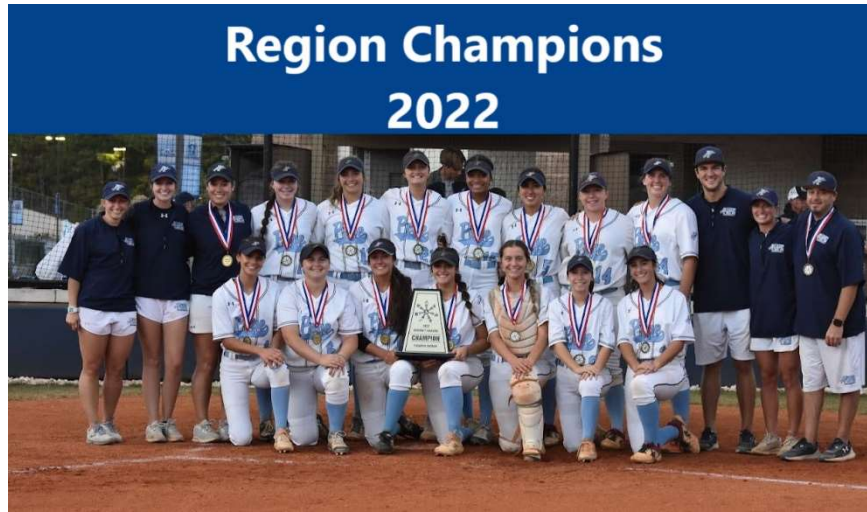

State Champions 2022

Pope Fastpitch Season in Review

The 2022 season ends for the Greyhounds as they became Region 7AAAAAA Champions and AAAAAA State Champions. The Region Championship was the 6th consecutive for the Hounds, and 7th overall (2012, 2017, 2018, 2019, 2020, 2021, 2022). The State Championship was the third overall (2014, 2019, 2022). And for the first time ever, Pope was named “National Champions” by Extra Innings Softball for all fall sport states (7 in total – Georgia, Oklahoma, Iowa, Colorado, Missouri, South Dakota, Nebraska). See Extra Innings Article here: <https://extrainningssoftball.com/high-school-the-final-2022-extra-elite-25-fall-softball-national-rankings-it-all-comes-down-to-georgia/> .

The season had a 4-0 start with victories over West Forsyth, Harrison, Cambridge, and Westminster the first week of the season. Pope entered region play that next week and dropped a back and forth 6-4 game to East Cobb neighbor Lassiter. This would be the only time the Hounds ended up on the losing end the rest of the season! Pope took care of business in the remaining region games in the month of August. On September 13th, Pope played Lassiter for the second time of the season, needing a win by 3 or more runs to break the tie-break and overtake first in the region. They did just that, winning 11-3 in a 5 inning run rule game. Pope went on to win the remaining region games to secure the Region 7AAAAAA Championship.