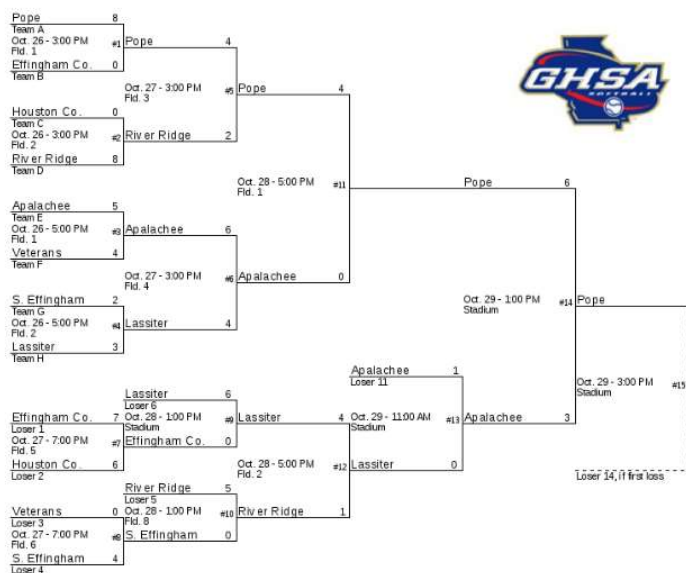

Pope
Champion

Apalachee
Runner-Up