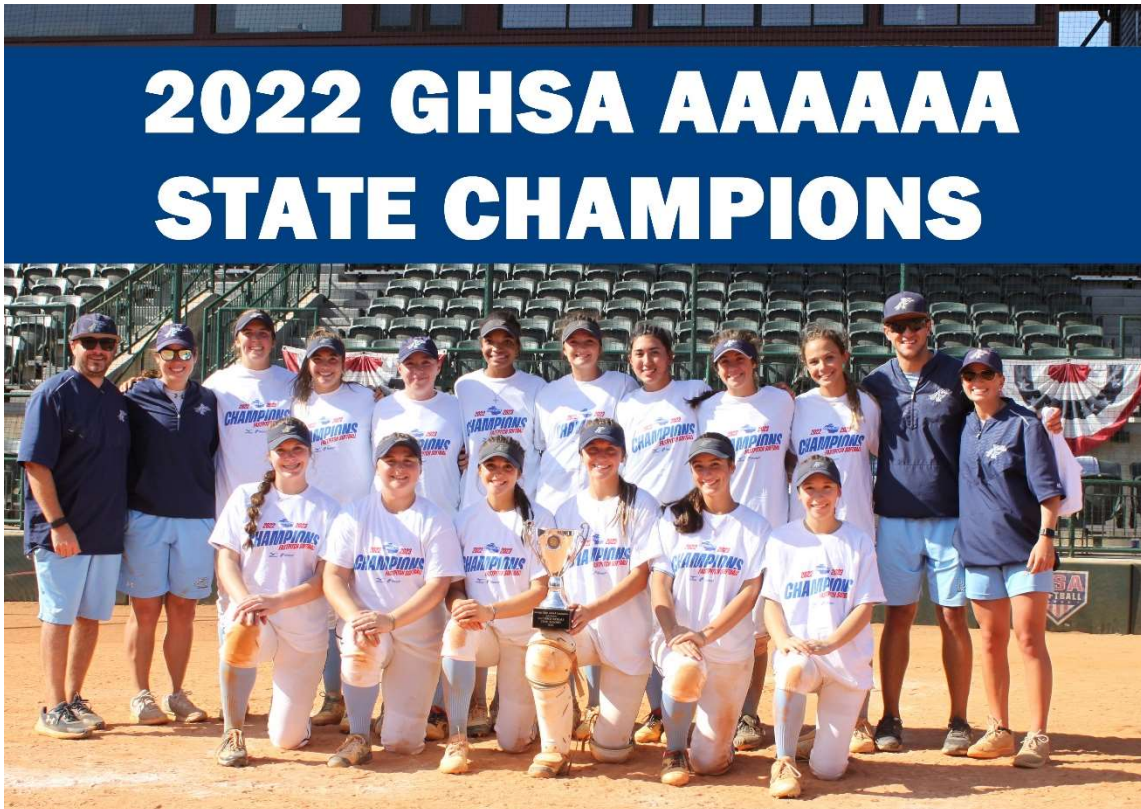

Columbus Stats:

Pope outscored opponents 22-5 in Columbus, batting .346 in the tournament with 37 hits while only allowing 16 hits in four games. Kendall Frost threw an astounding 32 strikeouts in 27 innings. Senior Jadyn Laneaux hit .800 in Columbus, going 8/10 with 3 homeruns and 5 walks (three of them intentional).

For the 3rd time in school history, the Pope Greyhounds are State Champions! The 35-1 record a program best, engraving the 2022 team in the record book forever!

2022-2023 GHSA Class AAAAAA State Fast Pitch Softball Tournament
Columbus Softball Complex, Oct. 26 - 29, 2022